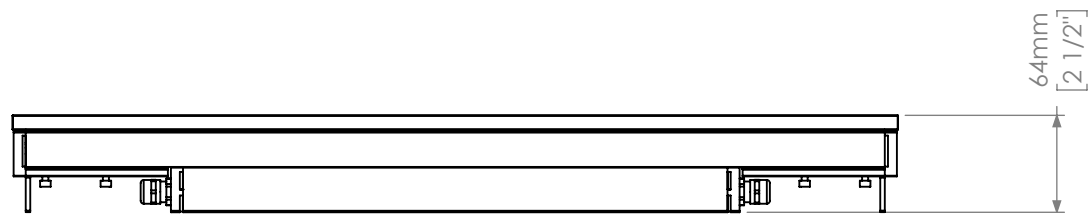

Description : CHIRON 2 RECESSED RGBW/DW FRAME

Code : AL8389+AL8447

Scale : 1:5

SHEET 2 OF 4

Revision : 01

DIMENSIONS ARE IN MILLIMETERS [BRACKETED DIMENSIONS ARE IN INCHES]

Description : CHIRON 2 RECESSED RGBW/DW ALL-GLASS

Code : AL8389

Scale : 1:5

SHEET 3 OF 4

Revision :

DIMENSIONS ARE IN MILLIMETERS [BRACKETED DIMENSIONS ARE IN INCHES]

GRIVEN 

<http://www.griven.com>

Description : CHIRON 2 RECESSED RGBW/DW ALL-GLASS

Code : AL8389+AL8450

Scale : 1:5

SHEET 4 OF 4

Revision :

DIMENSIONS ARE IN MILLIMETERS [BRACKETED DIMENSIONS ARE IN INCHES]

GRIVEN 

<http://www.griven.com>