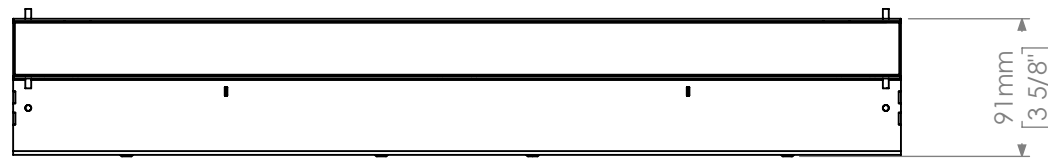

Code : AL8389

Scale : 1:5

SHEET 3 OF 4

Revision :

DIMENSIONS ARE IN MILLIMETERS [BRACKETED DIMENSIONS ARE IN INCHES]

GRIVEN 

<http://www.griven.com>

Description : CHIRON 2 RECESSED RGBW/DW ALL-GLASS

Code : AL8389+AL8450

Scale : 1:5

SHEET 4 OF 4

Revision :

DIMENSIONS ARE IN MILLIMETERS [BRACKETED DIMENSIONS ARE IN INCHES]

GRIVEN 

<http://www.griven.com>