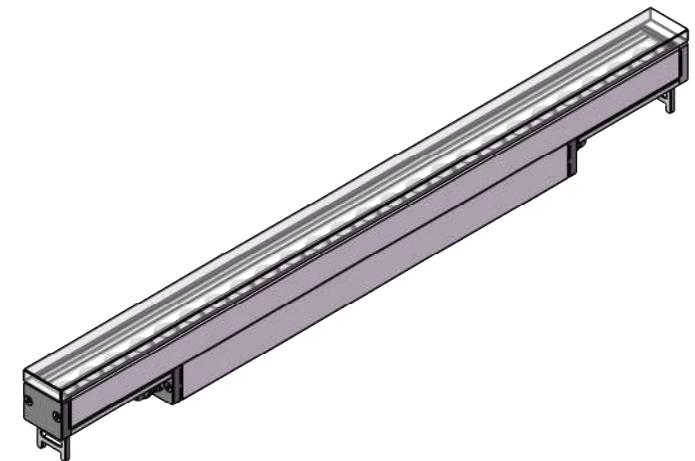

Description : CHIRON 2 RECESSED RGBW/DW FRAME

Code : AL8389

Scale : 1:5

SHEET 1 OF 4

Revision : 01

DIMENSIONS ARE IN MILLIMETERS [BRACKETED DIMENSIONS ARE IN INCHES]

GRIVEN 

<http://www.griven.com>

Description : CHIRON 2 RECESSED RGBW/DW FRAME

Code : AL8389+AL8447

Scale : 1:5

SHEET 2 OF 4

Revision : 01

DIMENSIONS ARE IN MILLIMETERS [BRACKETED DIMENSIONS ARE IN INCHES]

Description : CHIRON 2 RECESSED RGBW/DW ALL-GLASS

Code : AL8389

Scale : 1:5

SHEET 3 OF 4

Revision :

DIMENSIONS ARE IN MILLIMETERS [BRACKETED DIMENSIONS ARE IN INCHES]

GRIVEN 

<http://www.griven.com>

Description : CHIRON 2 RECESSED RGBW/DW ALL-GLASS

Code : AL8389+AL8450

Scale : 1:5

SHEET 4 OF 4

Revision :

DIMENSIONS ARE IN MILLIMETERS [BRACKETED DIMENSIONS ARE IN INCHES]

GRIVEN 

<http://www.griven.com>