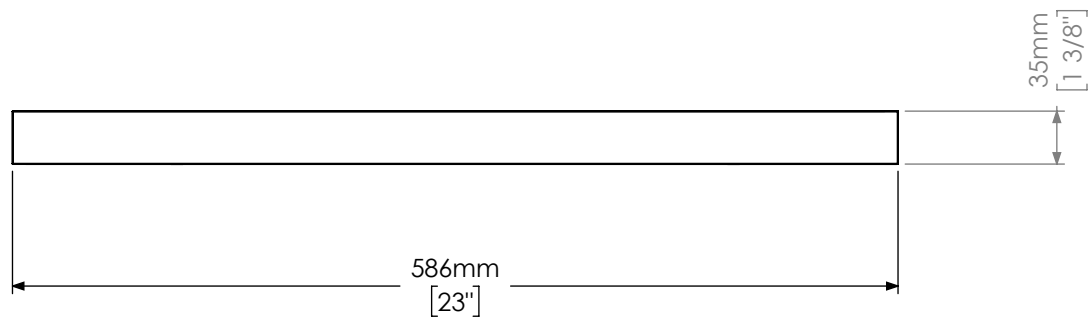

Description : CHIRON 2 RECESSED RGBW/DW FRAME

Code : AL8389+AL8447

Scale : 1:5

SHEET 2 OF 4

Revision : 01

DIMENSIONS ARE IN MILLIMETERS [BRACKETED DIMENSIONS ARE IN INCHES]

Description : CHIRON 2 RECESSED RGBW/DW ALL-GLASS

Code : AL8389

Scale : 1:5

SHEET 3 OF 4

Revision :

DIMENSIONS ARE IN MILLIMETERS [BRACKETED DIMENSIONS ARE IN INCHES]

GRIVEN 

<http://www.griven.com>

Description : CHIRON 2 RECESSED RGBW/DW ALL-GLASS

Code : AL8389+AL8450

Scale : 1:5

SHEET 4 OF 4

Revision :

DIMENSIONS ARE IN MILLIMETERS [BRACKETED DIMENSIONS ARE IN INCHES]

GRIVEN 

<http://www.griven.com>