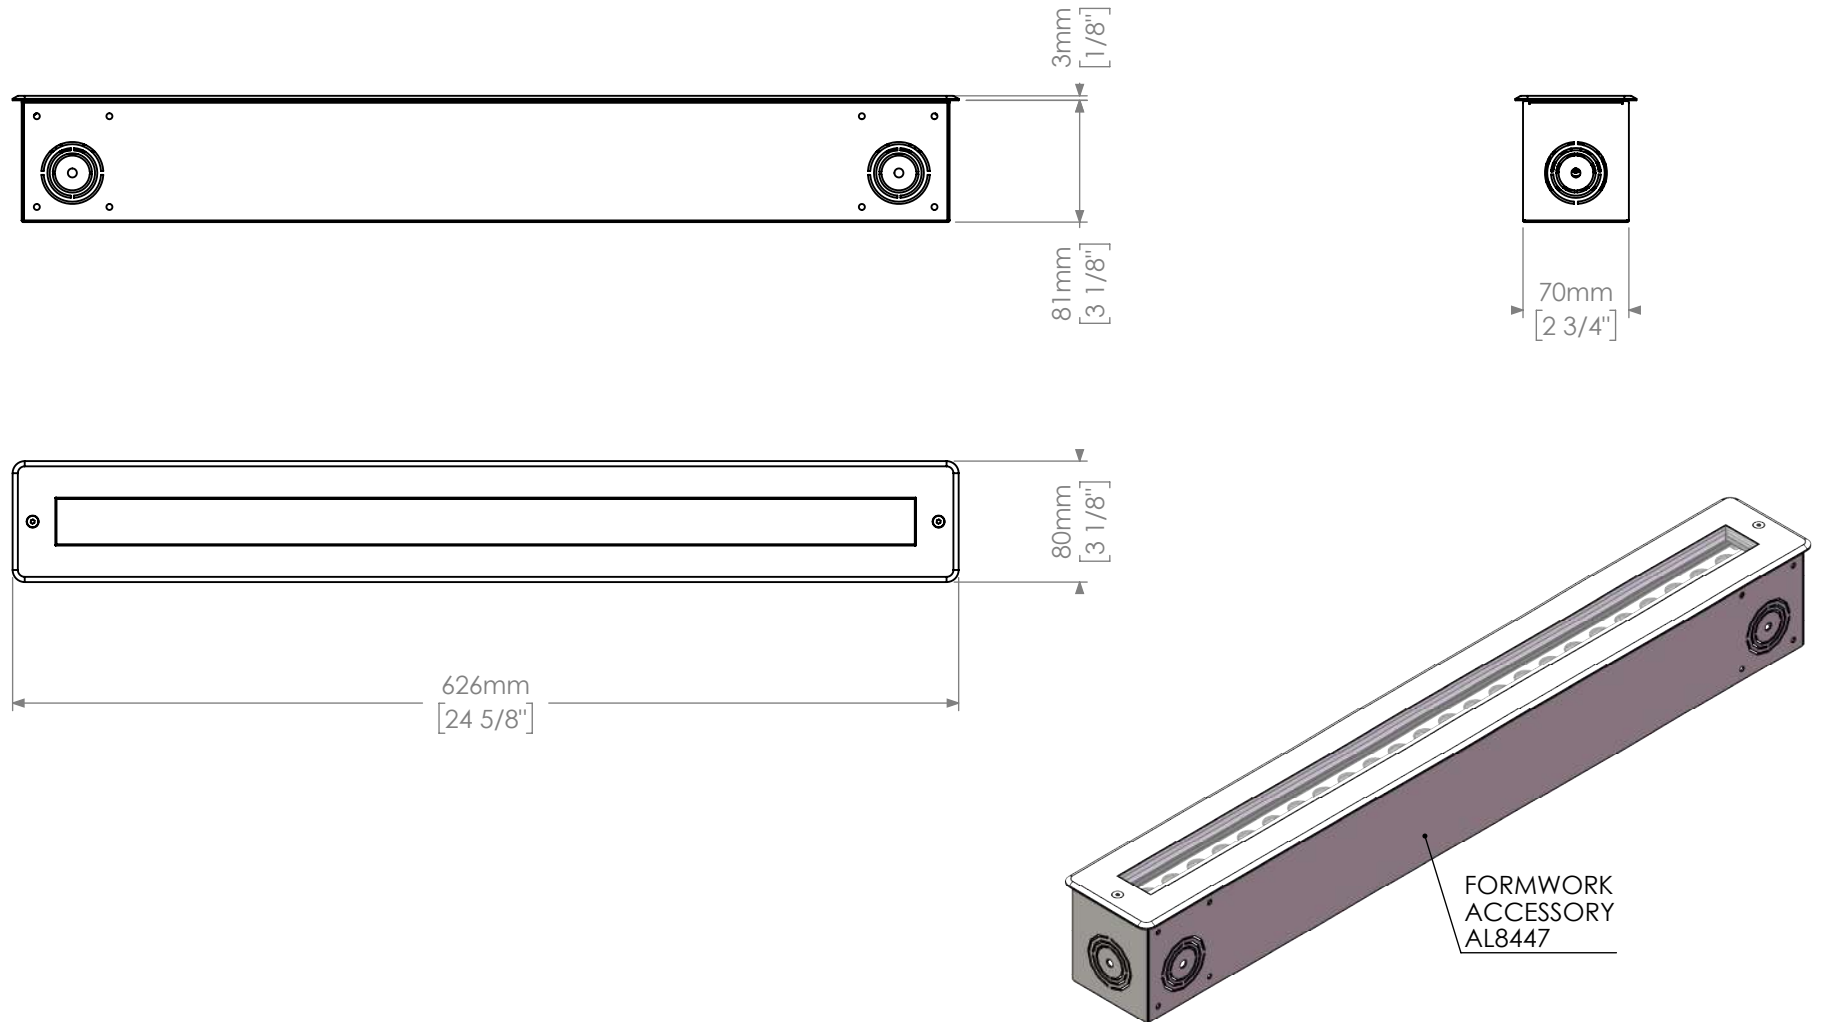

Description : CHIRON 2 RECESSED RGBW/DW FRAME

Code : AL8389

Scale : 1:5

SHEET 1 OF 4

Revision : 01

DIMENSIONS ARE IN MILLIMETERS [BRACKETED DIMENSIONS ARE IN INCHES]

GRIVEN 

<http://www.griven.com>

Description : CHIRON 2 RECESSED RGBW/DW FRAME

Code : AL8389+AL8447

Scale : 1:5

SHEET 2 OF 4

Revision : 01

DIMENSIONS ARE IN MILLIMETERS [BRACKETED DIMENSIONS ARE IN INCHES]

Description : CHIRON 2 RECESSED RGBW/DW ALL-GLASS

Code : AL8389

Scale : 1:5

SHEET 3 OF 4

Revision :

DIMENSIONS ARE IN MILLIMETERS [BRACKETED DIMENSIONS ARE IN INCHES]

GRIVEN 

<http://www.griven.com>

Description : CHIRON 2 RECESSED RGBW/DW ALL-GLASS

Code : AL8389+AL8450

Scale : 1:5

SHEET 4 OF 4

Revision :

DIMENSIONS ARE IN MILLIMETERS [BRACKETED DIMENSIONS ARE IN INCHES]

GRIVEN 

<http://www.griven.com>