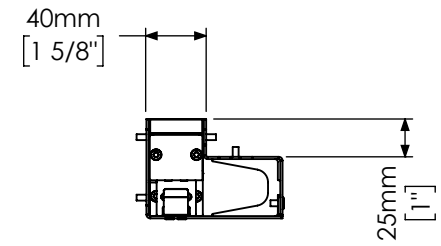

Description : CHIRON 2 RECESSED RGBW/DW FRAME

Code : AL8389

Scale : 1:5

SHEET 1 OF 4

Revision : 01

DIMENSIONS ARE IN MILLIMETERS [BRACKETED DIMENSIONS ARE IN INCHES]

GRIVEN 

<http://www.griven.com>

Description : CHIRON 2 RECESSED RGBW/DW FRAME

Code : AL8389+AL8447

Scale : 1:5

SHEET 2 OF 4

Revision : 01

DIMENSIONS ARE IN MILLIMETERS [BRACKETED DIMENSIONS ARE IN INCHES]

Description : CHIRON 2 RECESSED RGBW/DW ALL-GLASS

Code : AL8389

Scale : 1:5

SHEET 3 OF 4

Revision :

DIMENSIONS ARE IN MILLIMETERS [BRACKETED DIMENSIONS ARE IN INCHES]

GRIVEN 

<http://www.griven.com>

Description : CHIRON 2 RECESSED RGBW/DW ALL-GLASS

Code : AL8389+AL8450

Scale : 1:5

SHEET 4 OF 4

Revision :

DIMENSIONS ARE IN MILLIMETERS [BRACKETED DIMENSIONS ARE IN INCHES]

GRIVEN 

<http://www.griven.com>