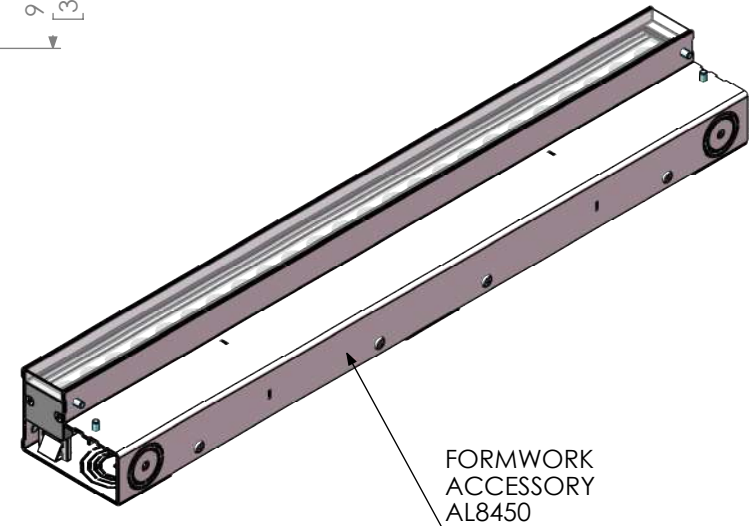

Code : AL8389

Scale : 1:5

SHEET 3 OF 4

Revision :

DIMENSIONS ARE IN MILLIMETERS [BRACKETED DIMENSIONS ARE IN INCHES]

GRIVEN 

<http://www.griven.com>

Description : CHIRON 2 RECESSED RGBW/DW ALL-GLASS

Code : AL8389+AL8450

Scale : 1:5

SHEET 4 OF 4

Revision :

DIMENSIONS ARE IN MILLIMETERS [BRACKETED DIMENSIONS ARE IN INCHES]

GRIVEN 

<http://www.griven.com>