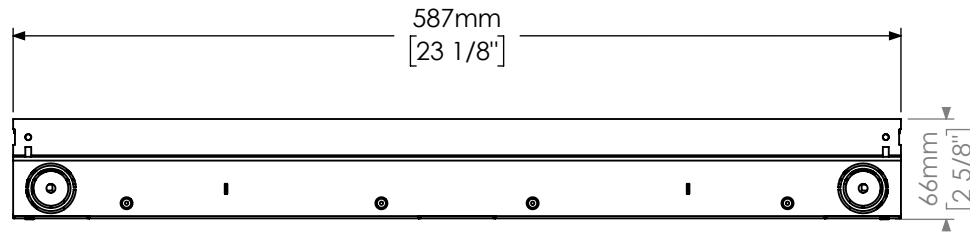

Description : CHIRON 2 RECESSED RGBW/DW FRAME

Code : AL8389+AL8447

Scale : 1:5

SHEET 2 OF 4

Revision : 01

DIMENSIONS ARE IN MILLIMETERS [BRACKETED DIMENSIONS ARE IN INCHES]

Description : CHIRON 2 RECESSED RGBW/DW ALL-GLASS

Code : AL8389

Scale : 1:5

SHEET 3 OF 4

Revision :

DIMENSIONS ARE IN MILLIMETERS [BRACKETED DIMENSIONS ARE IN INCHES]

GRIVEN 

<http://www.griven.com>

Description : CHIRON 2 RECESSED RGBW/DW ALL-GLASS

Code : AL8389+AL8450

Scale : 1:5

SHEET 4 OF 4

Revision :

DIMENSIONS ARE IN MILLIMETERS [BRACKETED DIMENSIONS ARE IN INCHES]

GRIVEN 

<http://www.griven.com>